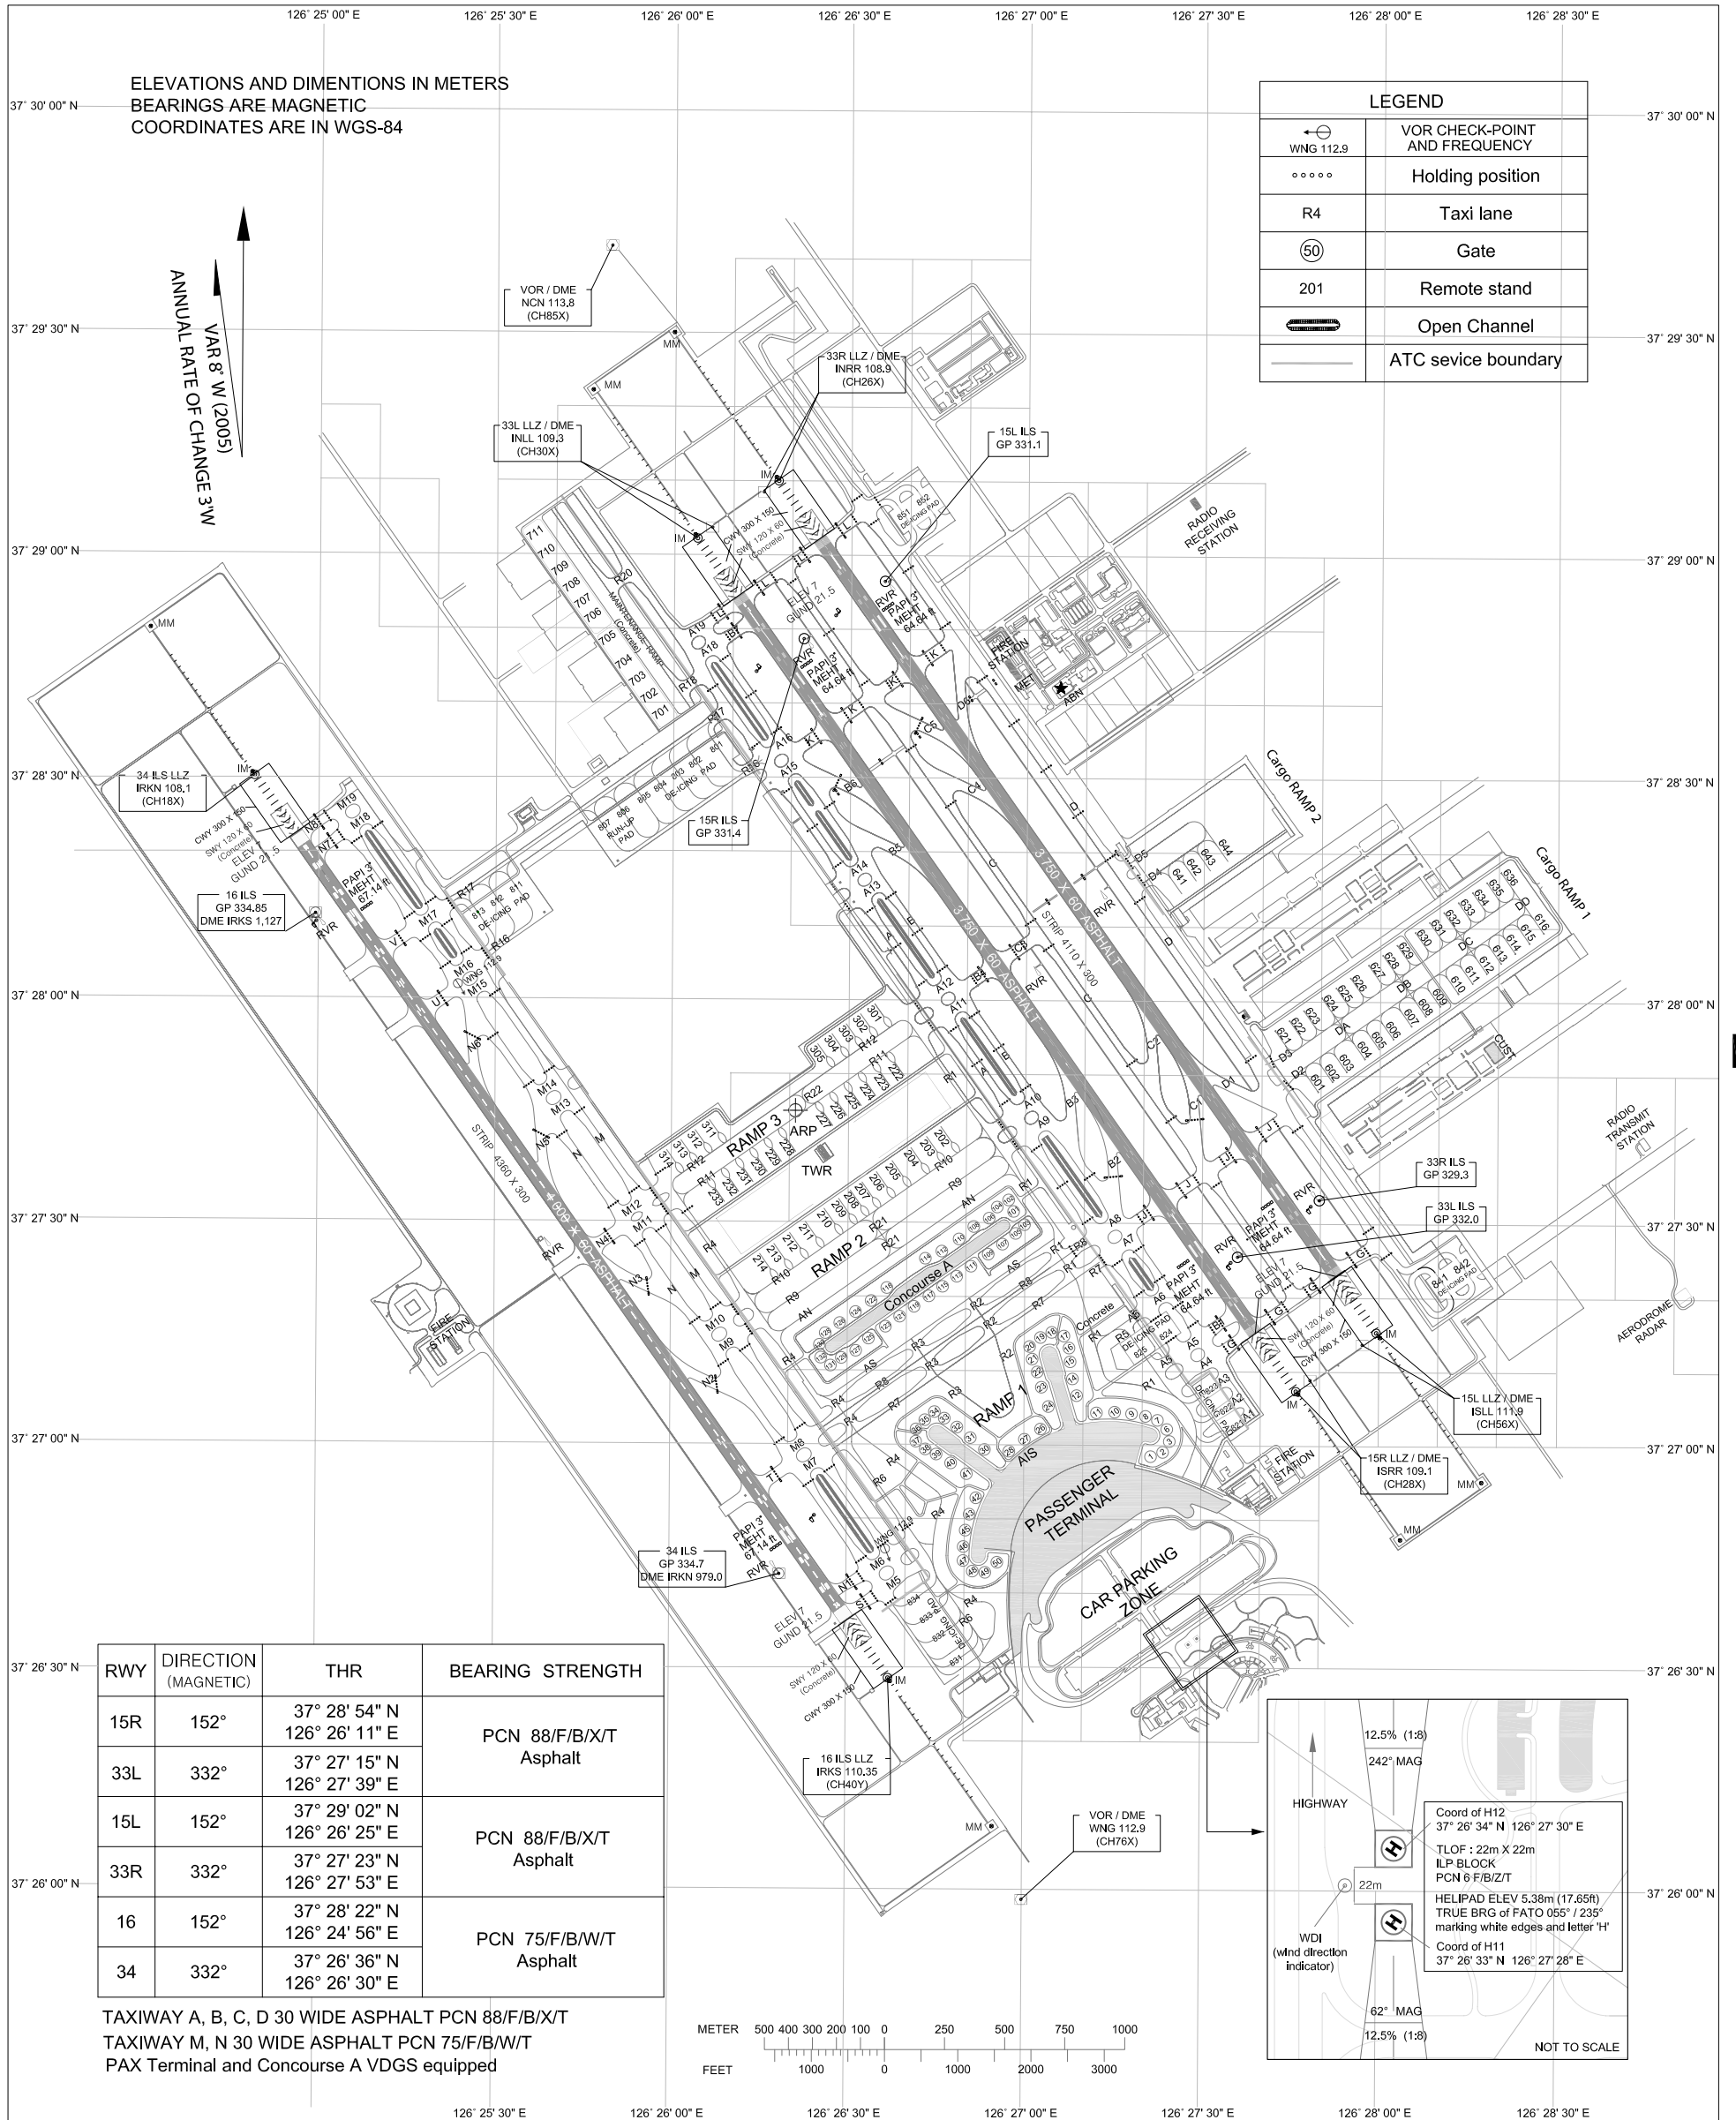

**AERODROME  
CHART - ICAO**

37° 27' 45" N  
126° 26' 21" E

ELEV 7 m

TWR 118.2 118.8  
RAMP 121.65 121.8 121.875

**SEOUL / Incheon Intl**

Change : Designation of CUST.

LIGHTING AND  
MARKING CHART

SEOUL / Incheon Intl